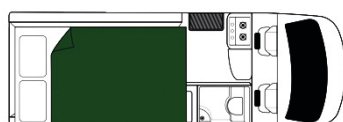

RENAULT

KEA Odyssey | R620

Vehicle Specifications

Capacity	2
Model	Renault Master LWB
Engine specifications	2.3l 4cyl common rail turbo diesel
Transmission	6 speed AMT automatic
Safety	Dual front airbags, ABS, ESP, Traction control
Power supply	1x 75amp deep cycle battery, 110W solar panel
Radio MP3	Yes
Electric windows	Yes
Central locking	Yes
Outside length	6.2m
Outside width	2.007m
Outside height	2.8m
Interior height	1.9m
Certified seats	2
Hydraulic drop down bed	1.98m x 1.22m
Shower and toilet	Yes
Fresh water tank	75 litres
Waste water tank	75 litres
Fridge	85 Litres - 12V only
Hot/Cold pressurised water	Yes
Gas hob	Yes - 2-burner
TV/DVD system	No - Pre-wired for TV screen and satellite aerial
Air-conditioning	Yes - front cab only
Reversing camera	Yes
Certified self-contained	Yes
Warranty	12 month RVSC guarantee